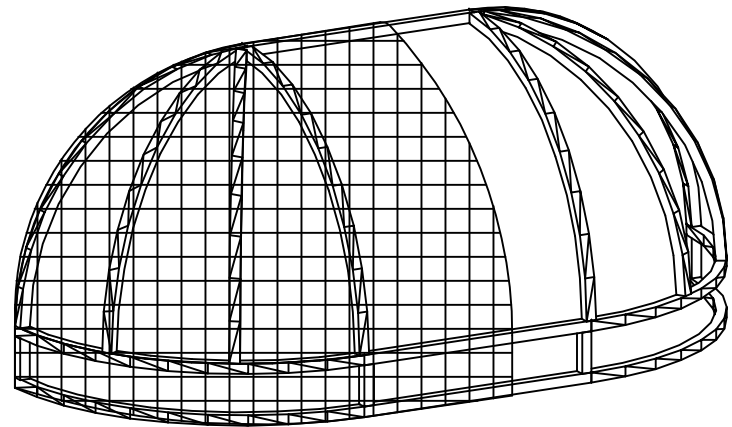

Long Dome Awning

FRAMING

BASE 1"x1" SQ ALUMINUM

UPGRADE 1"x2" REC ALUMINUM

FABRIC  SEE FABRIC SELECTION TAB

VALANCE STYLE  SEE VALANCE STYLE SELECTION TAB

FINISH  SEE COATING SELECTION TAB

Loose Valance

Wrap Valance