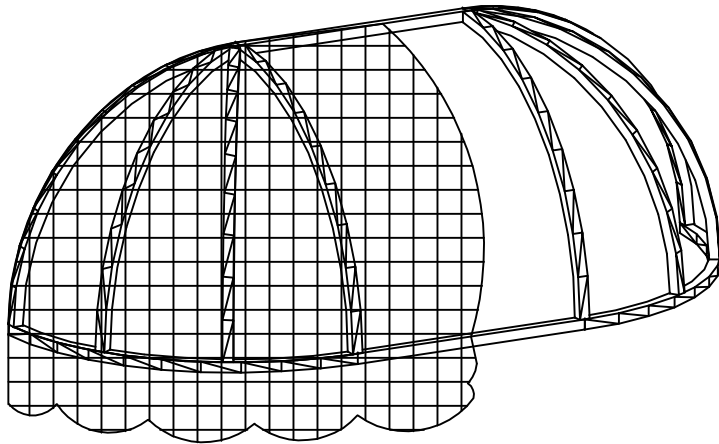

Long Dome Awning

FRAMING

BASE 1"x1" SQ ALUMINUM

UPGRADE 1"x2" REC ALUMINUM

FABRIC  SEE FABRIC SELECTION TAB

VALANCE STYLE  SEE VALANCE STYLE SELECTION TAB

FINISH  SEE COATING SELECTION TAB

Loose Valance

Wrap Valance